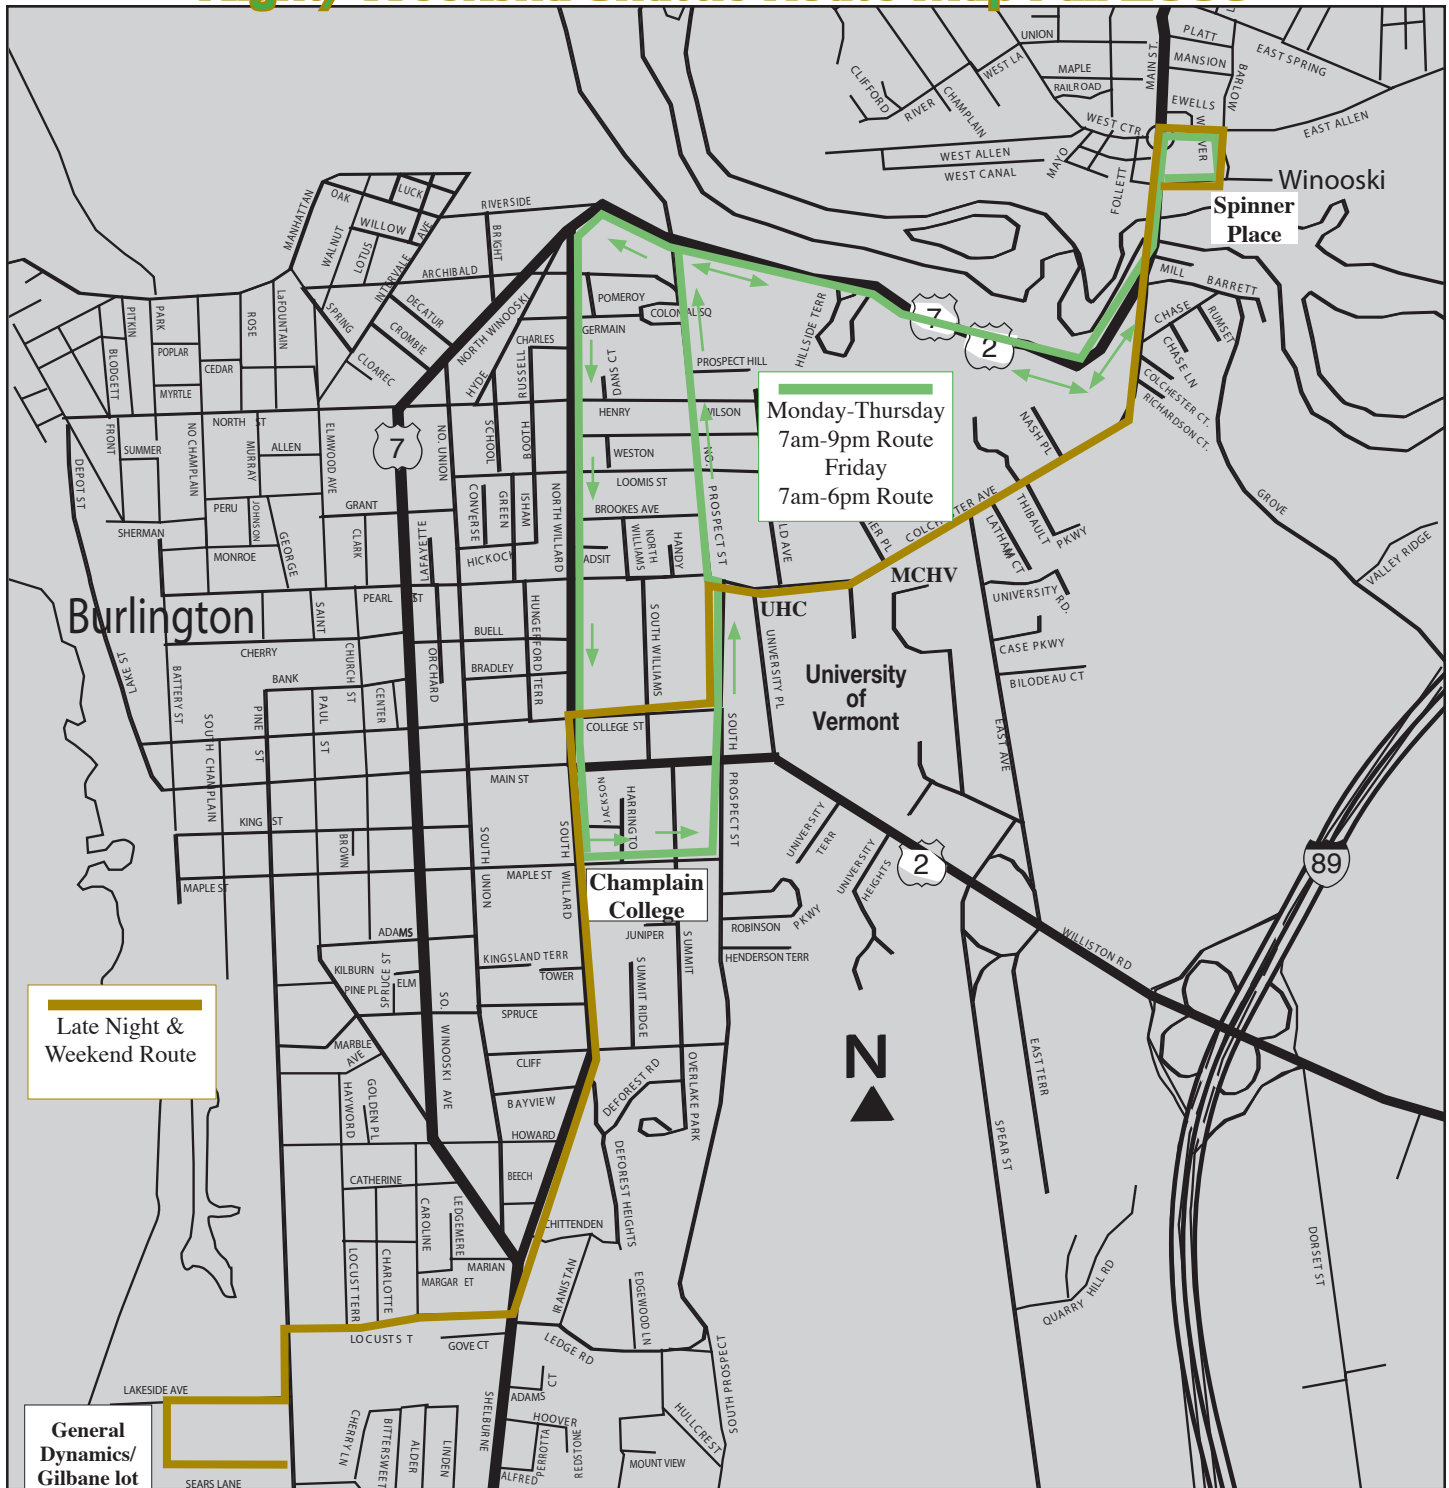

Monday - Thursday 7:00AM - 12:00 Midnight

Friday 7:00AM - 6:00PM

Saturday & Sunday 11:00AM - 8:00PM

Forget about a car and dealing with traffic and parking. Just jump onto the shuttle. Then sit back, relax, catch up on your reading or sleep, and meet your Spinner Place Champlain College student neighbors!

## Monday - Friday Schedule

**7:05am-9:00pm ONLY** operates between Spinner Place and Champlain College

7:05am - 8:35am every 30 min.

8:55am - 3:25pm every 15 min.

3:25pm - 9:00pm every 30 min.

**FRIDAY SERVICE STOPS AT 6:00PM**