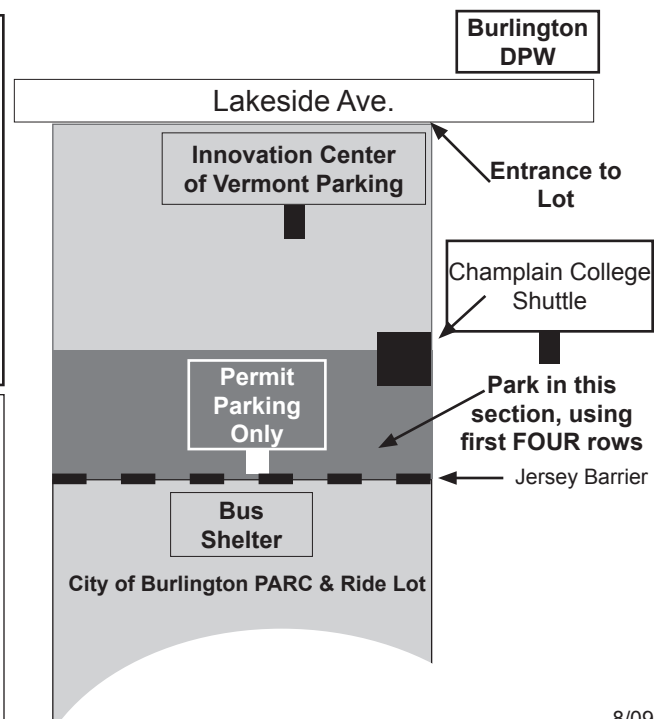

How do I get back and forth between the lot and Campus?

TAKE A FREE SHUTTLE by showing your Champlain College ID!

On Mon. - Fri. from 7:00am until 9:00pm

Ride the Perkins Pier/Gilbane/Champlain College shuttle operated by Mountain Transit. Shuttle boarding is at the Champlain College Shuttle sign. Just show the bus driver your Champlain College ID. Late night and weekend service is also operated by Mountain Transit.

Perkins Pier/Gilbane/Champlain College, along with Evening and Weekend shuttle route and schedules appear below.

Directions to the General Dynamics/Gilbane Shuttle Lot

**ROUTE &
SCHEDULE
EFFECTIVE
FALL 2009**

Turn from Pine St. onto Lakeside Ave. (The Burlington Dept. of Public Works is on the corner.) The entrance to the General Dynamics/Gilbane lot is on the left. Proceed to the area indicated on the map. Look for the sign "Permit Parking Only". You must have a **Residential Zone 6 Permit**. All cars without the proper permit will be towed. Parking is in the first four rows. Go to the **Champlain College Shuttle Bus Stop** for the bus to Champlain College.