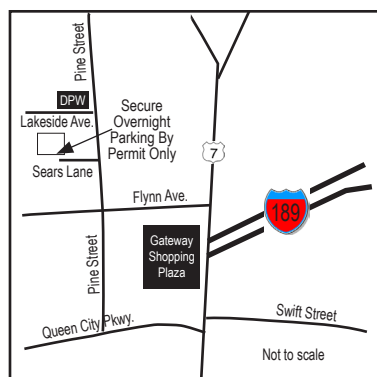

Everything You Need To Know About FREE Overnight Off-site Parking And The FREE Shuttle At The General Dynamics/Gilbane Lot

Where is the Overnight Parking lot?

The General Dynamics/Gilbane overnight parking lot is located on Lakeside Ave. off Pine St. in Burlington. See the directions below.

How do I get back and forth between the lot and Campus?

TAKE A FREE SHUTTLE by showing your Champlain College ID!

On Mon. - Fri. from 7:00am until 9:00pm

Ride the Perkins Pier/Gilbane/Champlain College shuttle operated by Mountain Transit. Shuttle boarding is at the Champlain College Shuttle sign. Just show the bus driver your Champlain College ID. Late night and weekend service is also operated by Mountain Transit.

Perkins Pier/Gilbane/Champlain College, along with Evening and Weekend shuttle route and schedules appear below.

Directions to the General Dynamics/Gilbane Shuttle Lot

**ROUTE &
SCHEDULE
EFFECTIVE
FALL 2009**