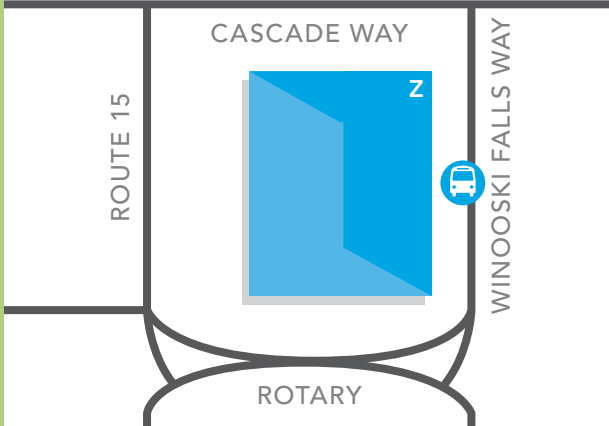

CHAMPLAIN COLLEGE

1 mile **West**
to Lake Champlain

.5 mile **Northwest**
to Downtown

1.3 miles **Southwest**
to Lakeside Campus

1.7 mi to Spinner Place

MAIN STREET

MAIN STREET

MAIN STREET

SOUTH WILLIAMS STREET

COLLEGE STREET

HARRINGTON TERRACE

JACKSON COURT

SUMMIT STREET

MAPLE STREET

SOUTH WILLARD STREET

JUNIPER TERRACE

Main Campus

-  Samuel de Champlain Statue
-  Academic Buildings
-  Residential Buildings
-  Lakeside Campus Shuttle
-  Spinner Place Shuttle
-  Disabled Parking

MILLER CENTER at Lakeside Campus

SPINNER PLACE in Winooski

.5 mi to Downtown and 1 mi to Lake Champlain

MAPLE STREET

1.3 mi to Lakeside Campus

TOWER TERRACE

SPRUCE STREET

CLIFF STREET