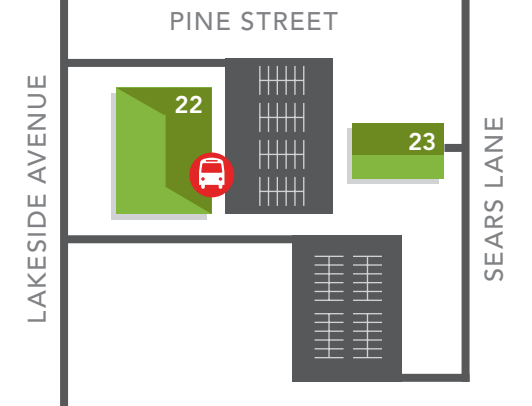

CHAMPLAIN COLLEGE

1 mile **West**
to Lake Champlain

.5 mile **Northwest**
to Downtown

1.3 miles **Southwest**
to Lakeside Campus

1.7 mi to Spinner Place

MAIN STREET

MAIN STREET

MAIN STREET

SOUTH WILLIAMS STREET

COLLEGE STREET

HARRINGTON TERRACE

JACKSON COURT

SUMMIT STREET

MAPLE STREET

SOUTH WILLARD STREET

JUNIPER TERRACE

Main Campus

-  Samuel de Champlain Statue
-  Academic Buildings
-  Residential Buildings
-  Lakeside Campus Shuttle
-  Spinner Place Shuttle
-  Disabled Parking

MILLER CENTER at Lakeside Campus

SPINNER PLACE in Winooski

.5 mi to Downtown and 1 mi to Lake Champlain

MAPLE STREET

1.3 mi to Lakeside Campus

TOWER TERRACE

SPRUCE STREET

CLIFF STREET