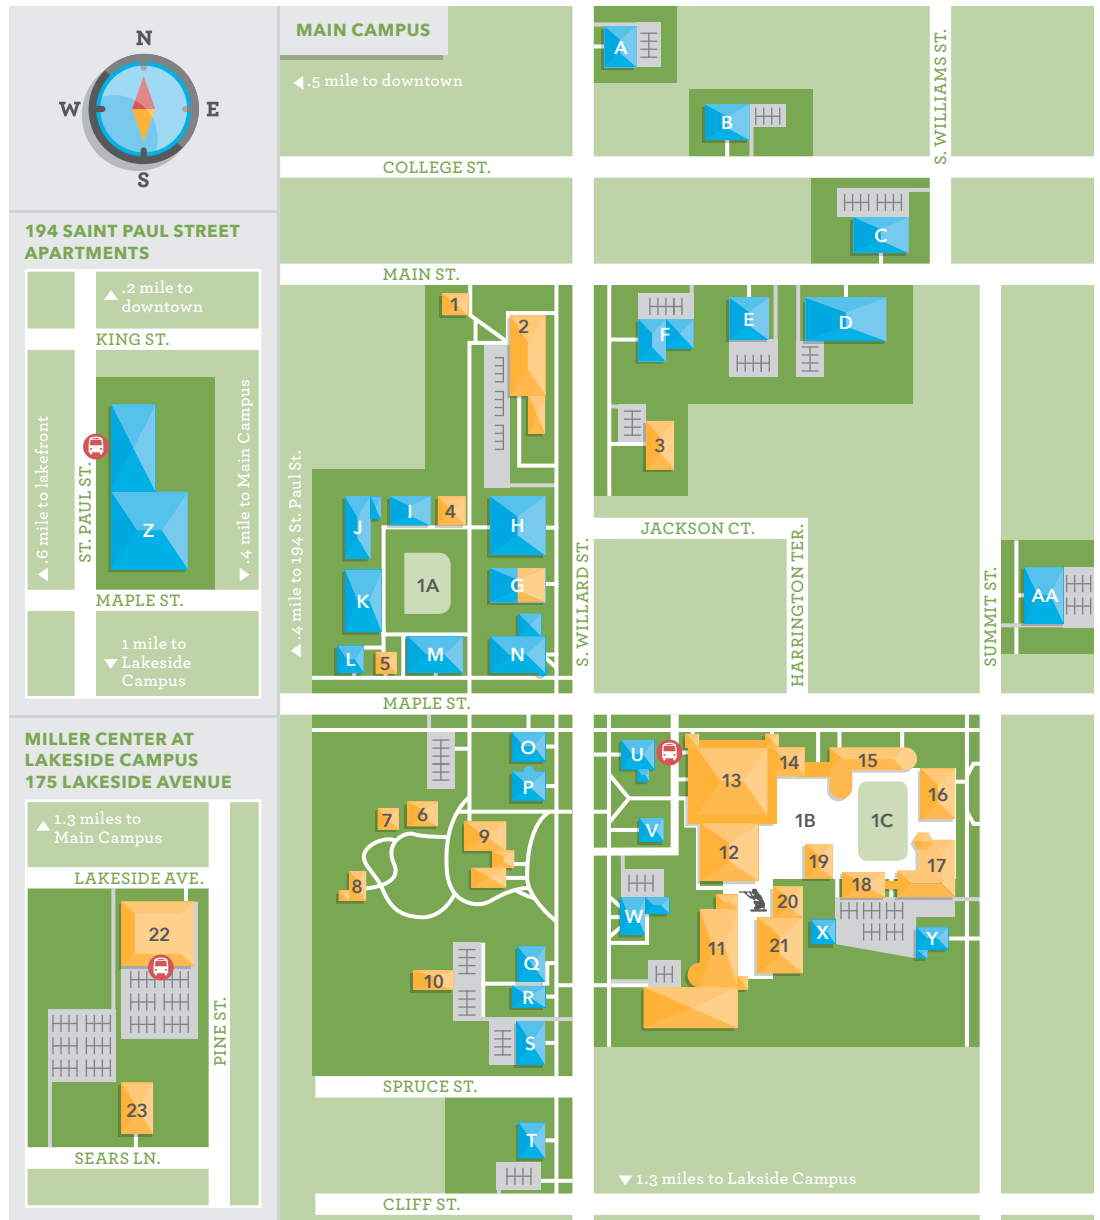

CHAMPLAIN COLLEGE

ACADEMIC BUILDINGS/FACILITIES

- 1 The Gallery
- 2 Skiff Hall & Skiff Annex
- 3 Durick Hall
- 4 Garden House
- 5 Coolidge House
- 6 West Hall
- 7 Caretaker's Cottage
- 8 Metz Studio Barn
- 9 Welcome & Admission Center at Roger H. Perry Hall
- 10 Rowell Annex
- 11 IDX Student Life Center
- 12 Alumni Auditorium
- 13 Center for Communication & Creative Media
- 14 Hauke Family Campus Center
- 15 S.D. Ireland Family Center for Global Business & Technology
- 16 Aiken Hall
- 17 Miller Information Commons
- 18 Foster Hall
- 19 Wick Hall
- 20 Freeman Hall
- 21 Joyce Learning Center
- 22 The Miller Center at Lakeside Campus
- 23 Physical Plant/Generator

RESIDENTIAL BUILDINGS

- A** North House
- B** Sanders Hall
- C** 396 Main Street
- D** Boardman Hall
- E** 371 Main Street
- F** 158 South Willard Street
- G** Whiting Hall/ Student Health Center
- H** Juniper Hall
- I** Adirondack Hall
- J** Lakeview Hall
- K** Butler Hall
- L** 308 Maple Street
- M** Valcour Hall
- N** McDonald Hall
- O** Hill Hall
- P** Lyman Hall
- Q** Rowell Hall
- R** Bankus Hall
- S** Jensen Hall
- T** South House
- U** Bader Hall
- V** Cushing Hall
- W** Pearl Hall
- X** Carriage House
- Y** Schillhammer Hall
- Z** 194 Saint Paul Street
- AA** Summit Hall

COMMON SPACES

- 1A** Finney Quad
- 1B** Rozendaal Courtyard
- 1C** Aiken Quad

Map Legend

- Samuel de Champlain Statue
 - Campus Shuttles
 - Academic Buildings
 - Residential Buildings
 - Parking Lots (Accessible)
- Distances from Main Campus:
- Lake Champlain 1 mile West
 - Downtown .5 mile Northwest
 - Lakeside Campus 1.3 miles Southwest
 - St. Paul Street Apts. .4 miles West

Map is not drawn to scale.

BURLINGTON MAP