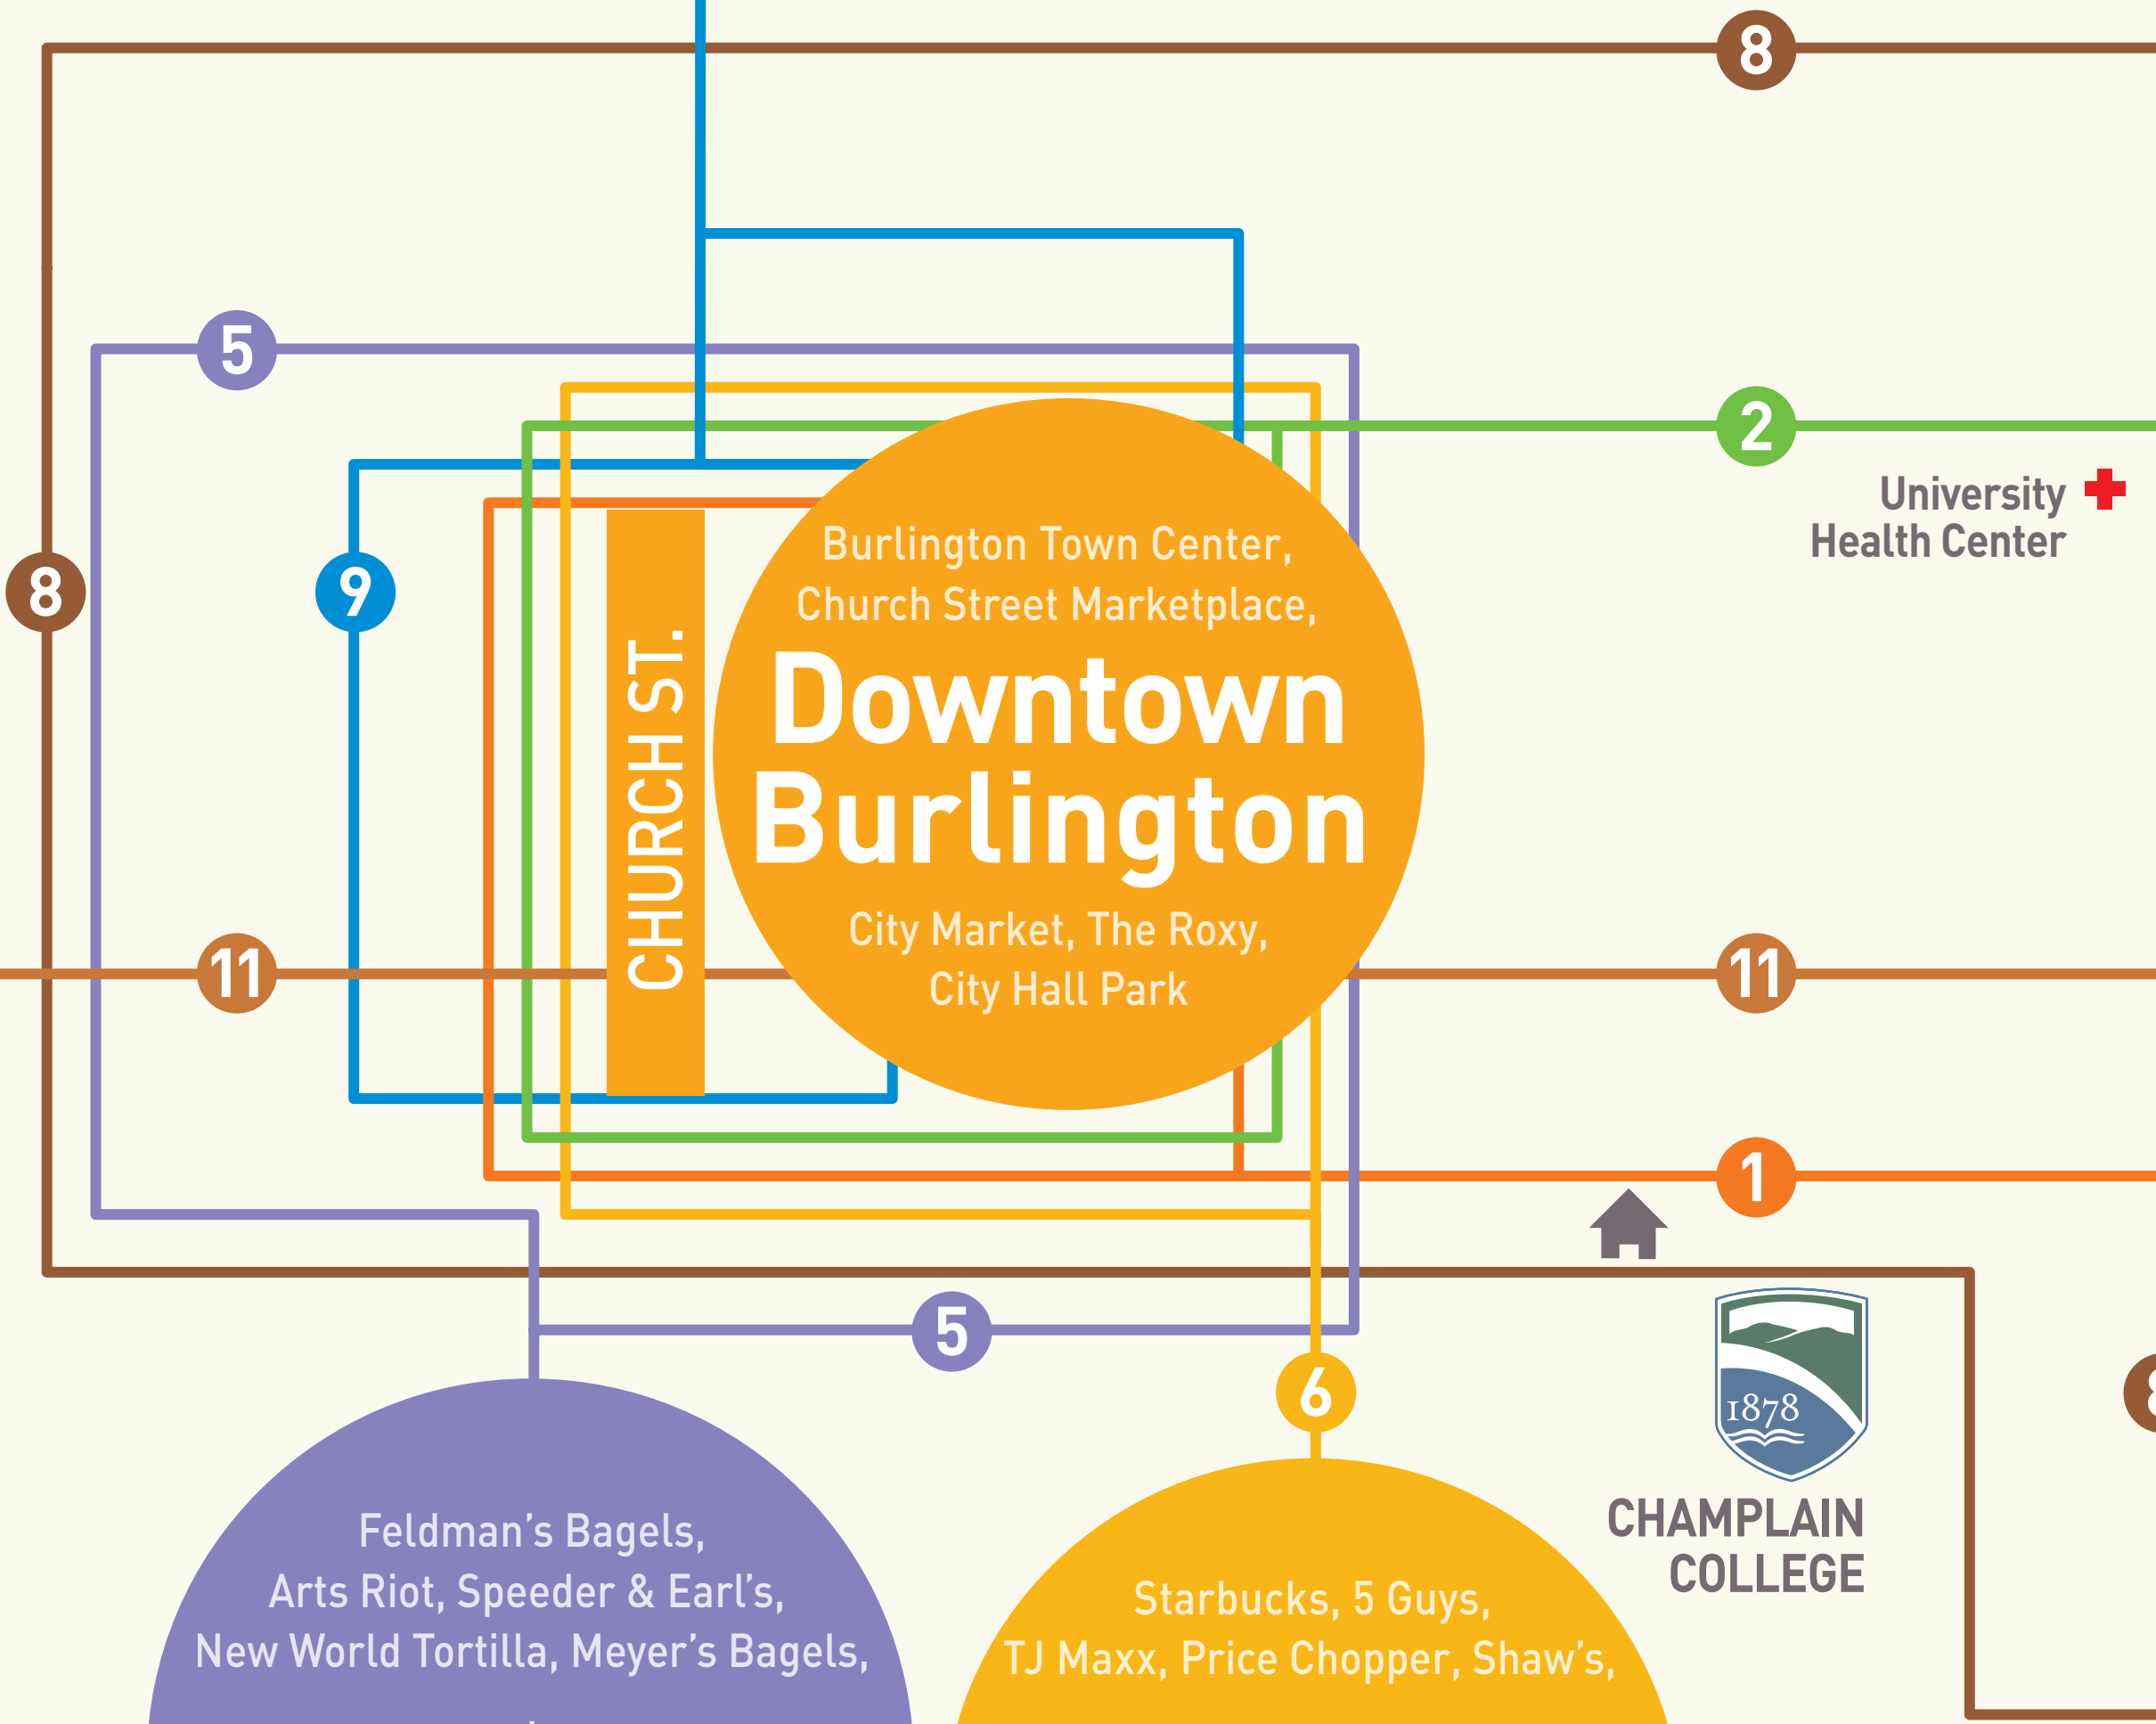

IT'S EASIER THAN YOU THINK RIDE CCTA

Skippy Pancake,
ECHO Lake Aquarium,
Community Boathouse,
Waterfront
Boat & Bike Rentals,
Burlington Bay Cafe,
Local Motion

Tiny Thai, Our House, VSAC,
Spinner Place Student Housing,
Winooski
Misery Loves Company, Mule Bar,
Sneakers, Papa Franks,
MLC Bakeshop

Community Health Center +

Feldman's Bagels,
Arts Riot, Speeder & Earl's,
New World Tortilla, Meyer's Bagels,
South End
Lake Champlain Chocolates,
South End Kitchen, Burton,
Red Rocks Park

Starbucks, 5 Guys,
TJ Maxx, Price Chopper, Shaw's,
Shelburne Road
Creative Habitat, Chipotle,
Cinema 9, Home Goods

BTV

Majestic 10 Cinemas,
Old Navy, Best Buy, Moe's,
Williston
Home Depot, Walmart,
Bed Bath & Beyond,
VT Tap House

Amtrak, Fleet Feet,
Champlain Valley Expo,
Essex
Essex Outlets and
Cinemas

CCTA BUS ROUTES

Transfer Icon:
You can transfer to another CCTA bus route at this location.

Stop Numbers:
Correspond to the numbers on the route map.

Request Only:
Bus will make this stop only upon request.

PLAN IT. GOOGLE TRANSIT