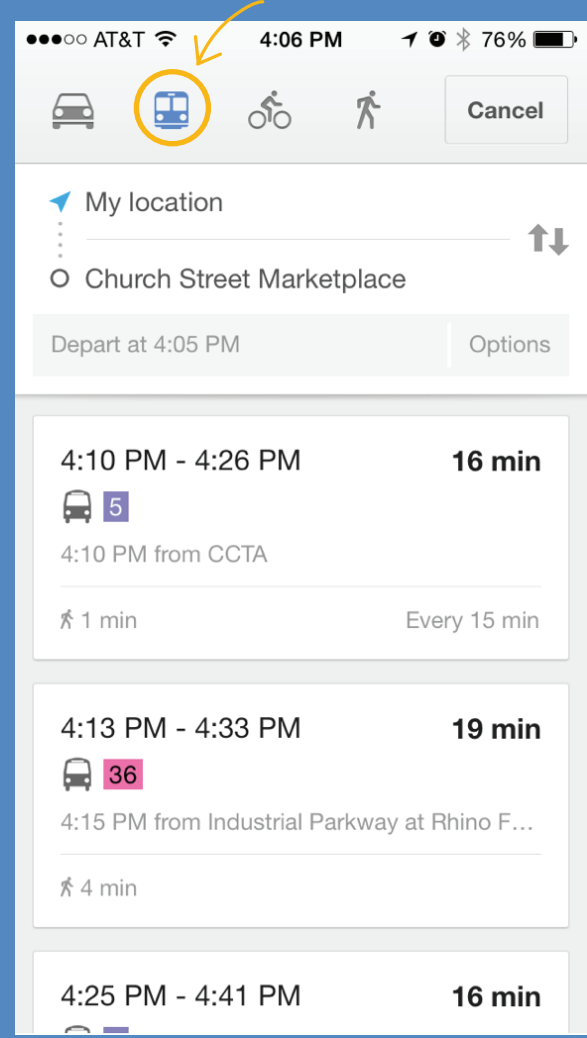

- 1 Williston
- 2 Essex Junction
- 5 Pine Street
- 6 Shelburne Road
- 8 City Loop
- 9 Riverside/Winooski
- 11 College Street Shuttle
- 🏠 On-campus Bus Shelter

CCTA Bus Service in the Greater Burlington Area
For more complete service information, visit CCTAride.org.

YES. YOU CAN READ A BUS GUIDE.

Locations:
Buses arrive at these locations at the times listed. You can also be picked up or dropped off at any safe spot along a bus route.

Time Listings:
Read across, rather than down. For example, the 6:15 bus will arrive at the UMall at 6:25.

MONDAY-FRIDAY				
Cherry Street	Main & Univ. Hgts	UMall	Country Park	Airport
1	2	3	4	5
6:15	6:20	6:25	6:32	6:39
6:45	6:50	6:55	R	7:09
7:15	7:20	7:25	7:33	7:41
7:45	7:50	7:55	8:03	8:11
8:15	8:20	8:25	-	8:39
8:45	8:50	8:55	R	9:11

Transfer Icon:
You can transfer to another CCTA bus route at this location.

Stop Numbers:
Correspond to the numbers on the route map.

Request Only:
Bus will make this stop only upon request.

PLAN IT. GOOGLE TRANSIT