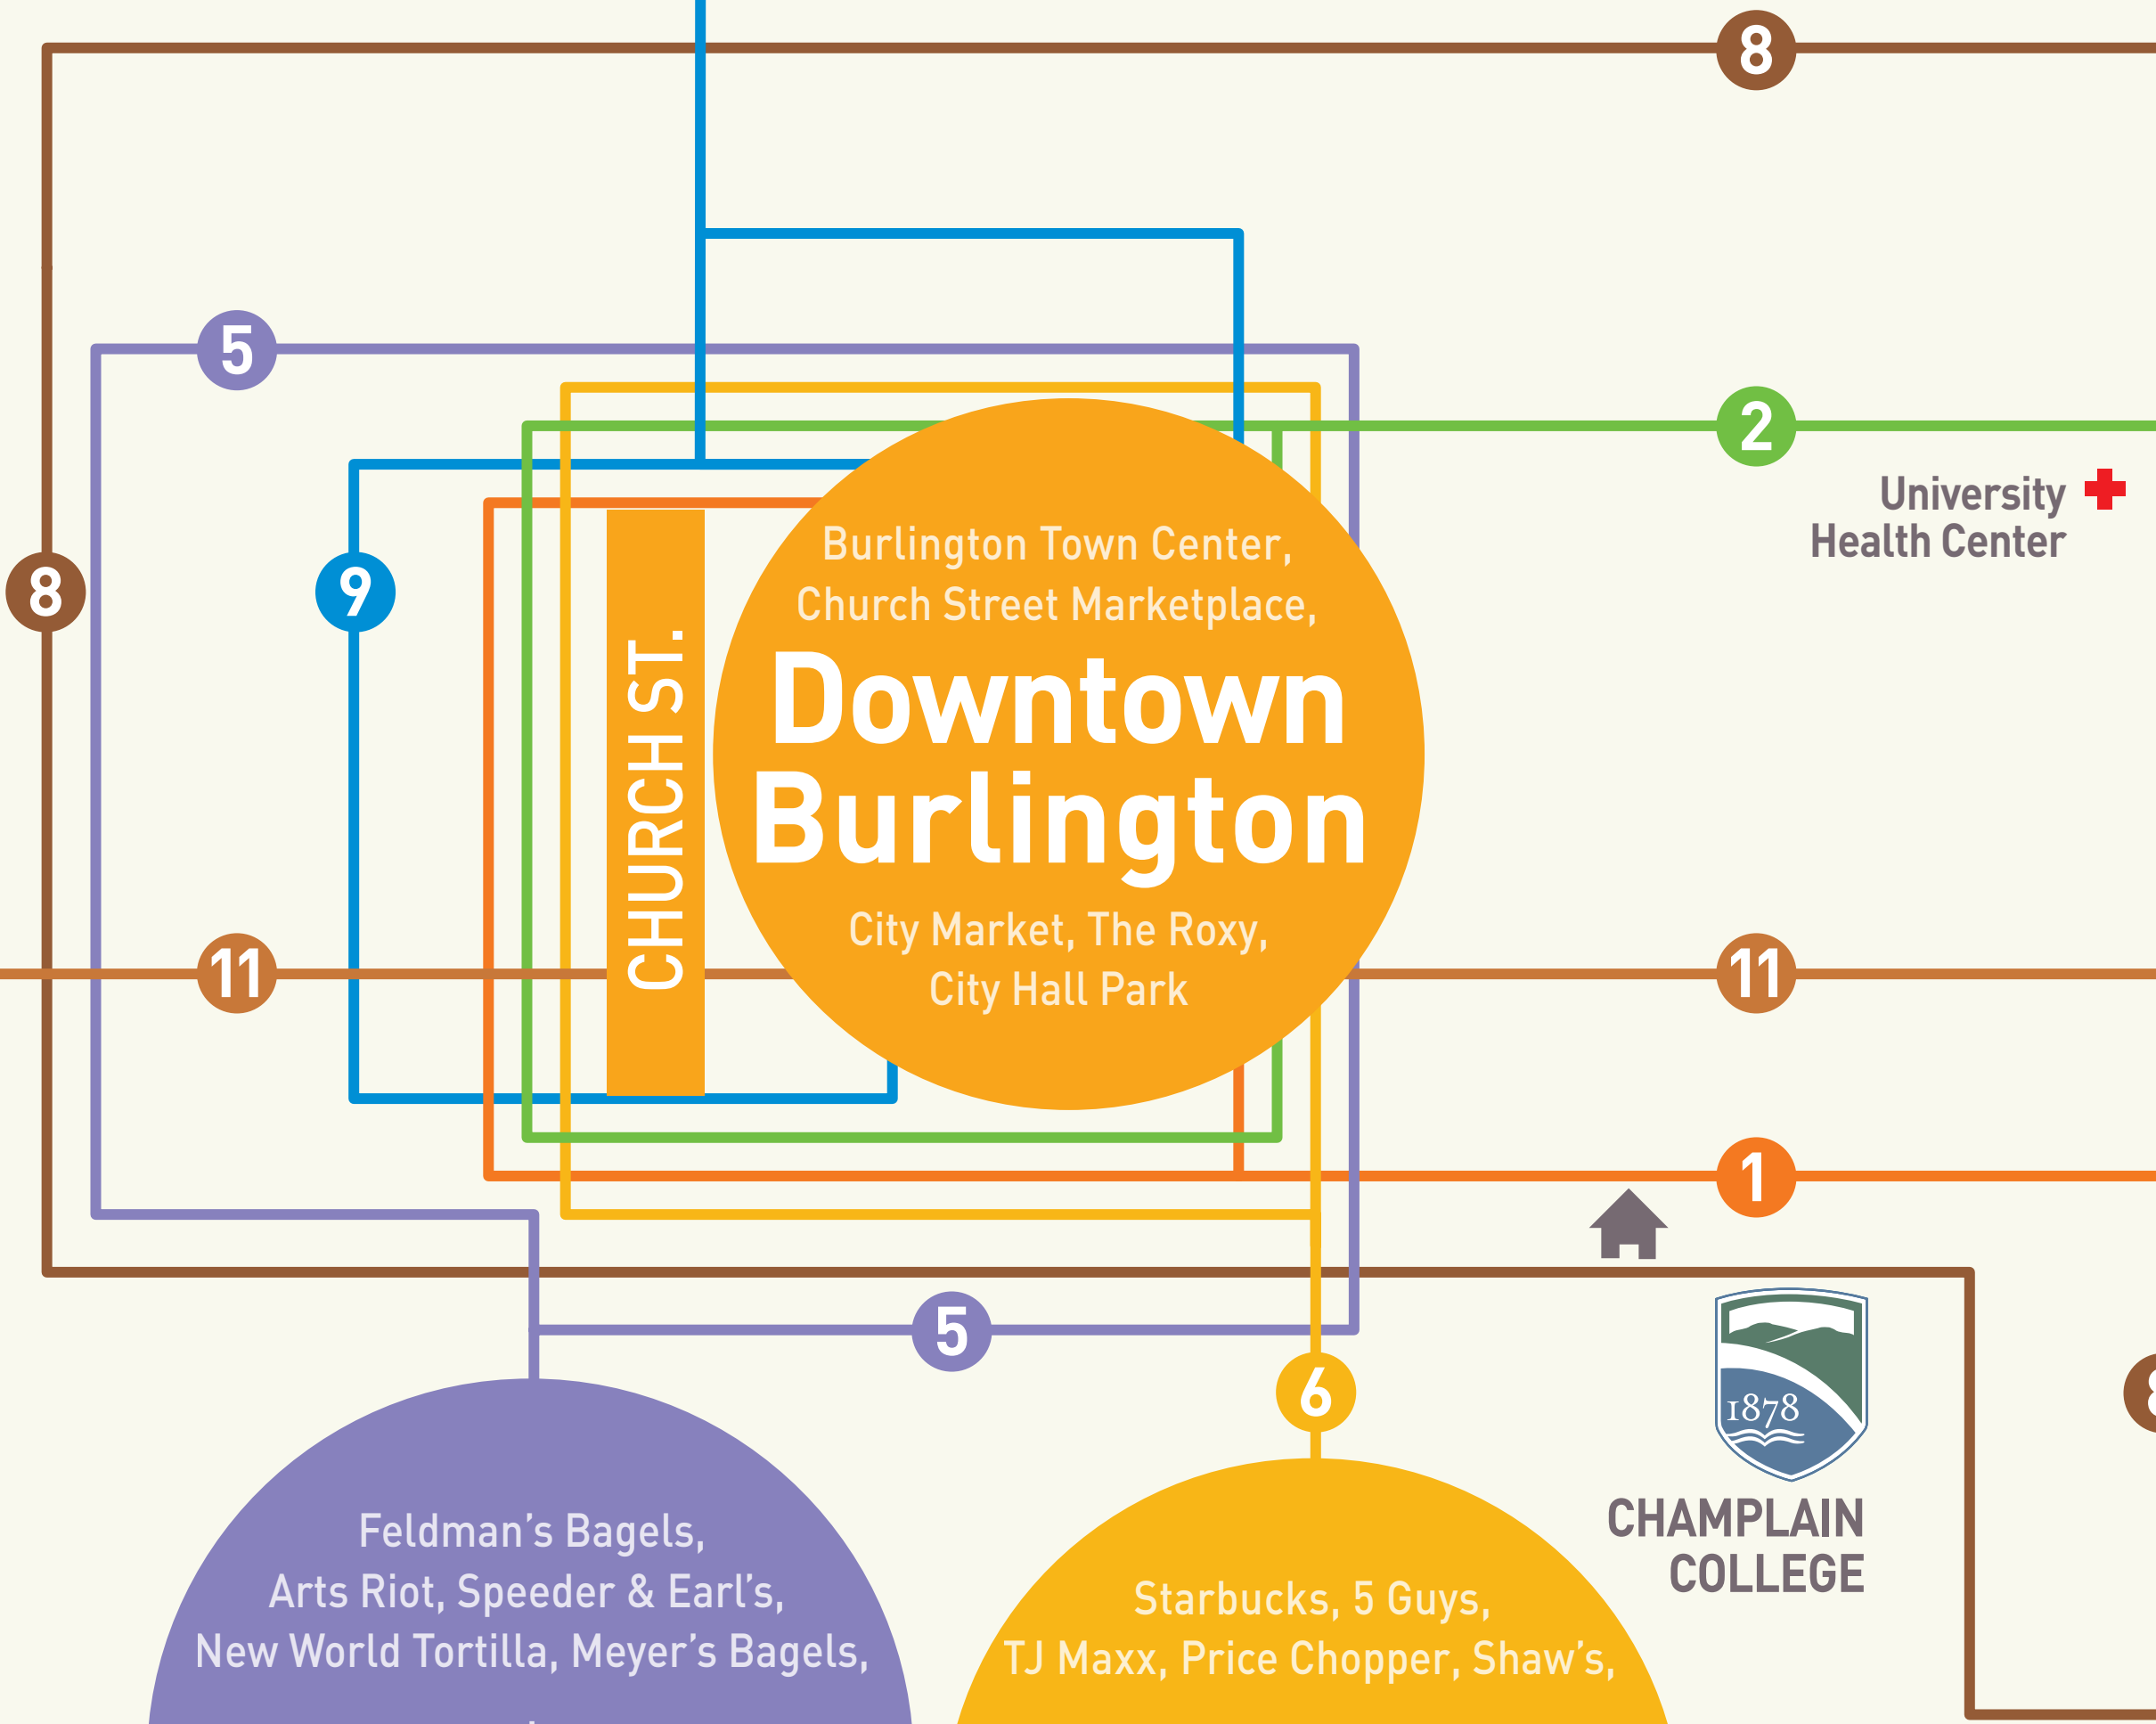

IT'S EASIER THAN YOU THINK RIDE CCTA

Skippy Pancake,
ECHO Lake Aquarium,
Community Boathouse,
Waterfront
Boat & Bike Rentals,
Burlington Bay Cafe,
Local Motion

Tiny Thai, Our House, VSAC,
Spinner Place Student Housing,
Winooski
Misery Loves Company, Mule Bar,
Sneakers, Papa Franks,
MLC Bakeshop

Community Health Center +

Burlington Town Center,
Church Street Marketplace,
Downtown Burlington
City Market, The Roxy,
City Hall Park

SAINT MICHAEL'S
COLLEGE

Amtrak, Fleet Feet,
Champlain Valley Expo,
Essex
Essex Outlets and
Cinemas

University Health Center +

UNIVERSITY
OF VERMONT

Small Dog Electronics,
University Mall, Trader Joe's,
South Burlington
Barnes & Noble, Higher Ground,
Healthy Living Market & Café,
Cheese Traders

BTV

Majestic 10 Cinemas,
Old Navy, Best Buy, Moe's,
Williston
Home Depot, Walmart,
Bed Bath & Beyond,
VT Tap House

Transfer Icon:
You can transfer to another CCTA bus route at this location.

Stop Numbers:
Correspond to the numbers on the route map.

Request Only:
Bus will make this stop only upon request.

PLAN IT. GOOGLE TRANSIT