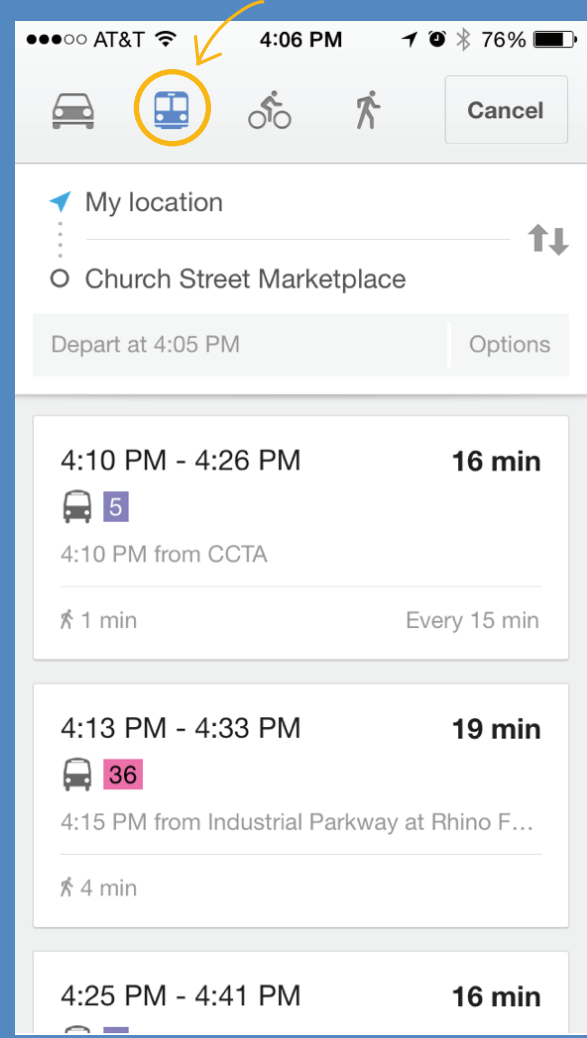

CHAMPLAIN
COLLEGE

ON A BIKE? TAKE IT WITH YOU.

All CCTA buses are equipped with easy-to-use bike racks on a first come, first served basis at no extra charge.

TO USE THE BIKE RACKS

Just place bike tires in the frame and put the loaded clamp over your front tire. Done.

YES. YOU CAN READ A BUS GUIDE.

Locations:
Buses arrive at these locations at the times listed. You can also be picked up or dropped off at any safe spot along a bus route.

Time Listings:
Read across, rather than down. For example, the 6:15 bus will arrive at the UMall at 6:25.

MONDAY-FRIDAY				
Cherry Street	Main & Univ. Hgts	UMall	Country Park	Airport
1	2	3	4	5
6:15	6:20	6:25	6:32	6:39
6:45	6:50	6:55	R	7:09
7:15	7:20	7:25	7:33	7:41
7:45	7:50	7:55	8:03	8:11
8:15	8:20	8:25	-	8:39
8:45	8:50	8:55	R	9:11

Transfer Icon:
You can transfer to another CCTA bus route at this location.

Stop Numbers:
Correspond to the numbers on the route map.

Request Only:
Bus will make this stop only upon request.

PLAN IT. GOOGLE TRANSIT